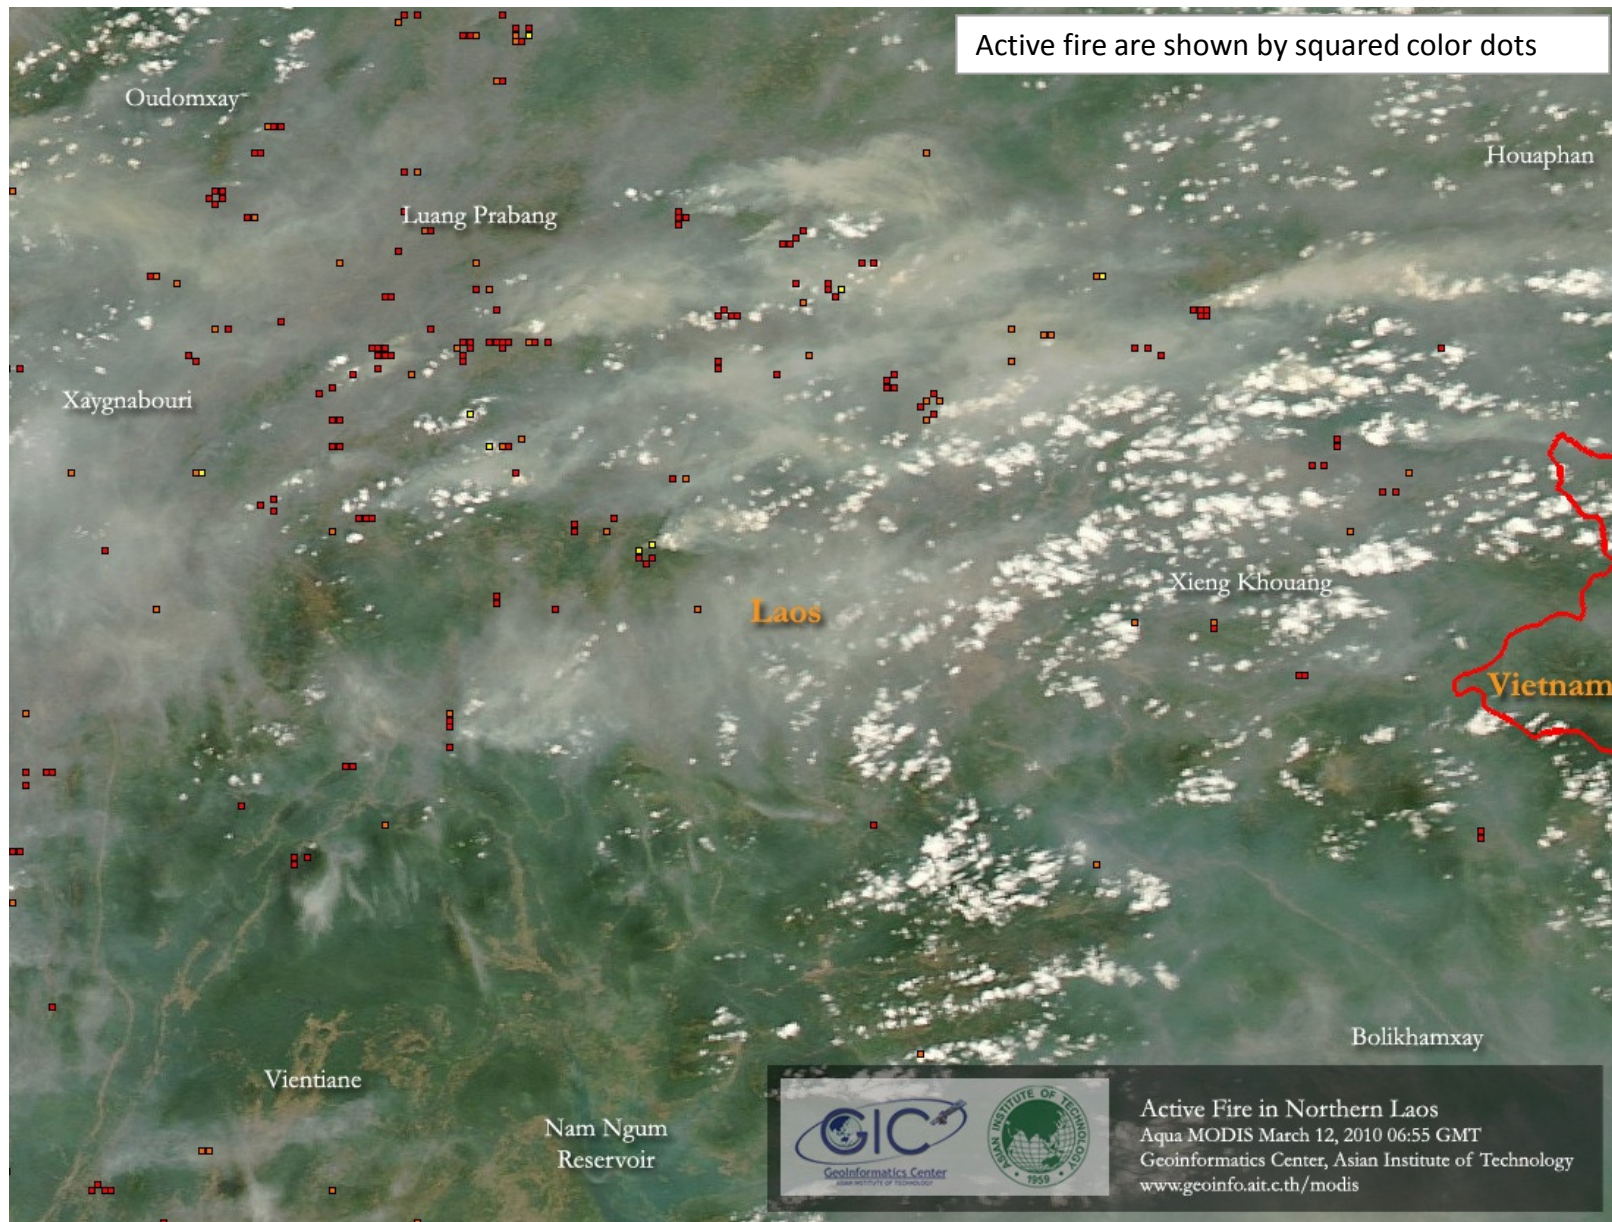

MODIS Burning Area Monitoring System in Regional Level South and Southeast Asia

MODIS Burning Area Monitoring System in Regional Level South and Southeast Asia

Near Real-Time Automatic MODIS Fire Information System