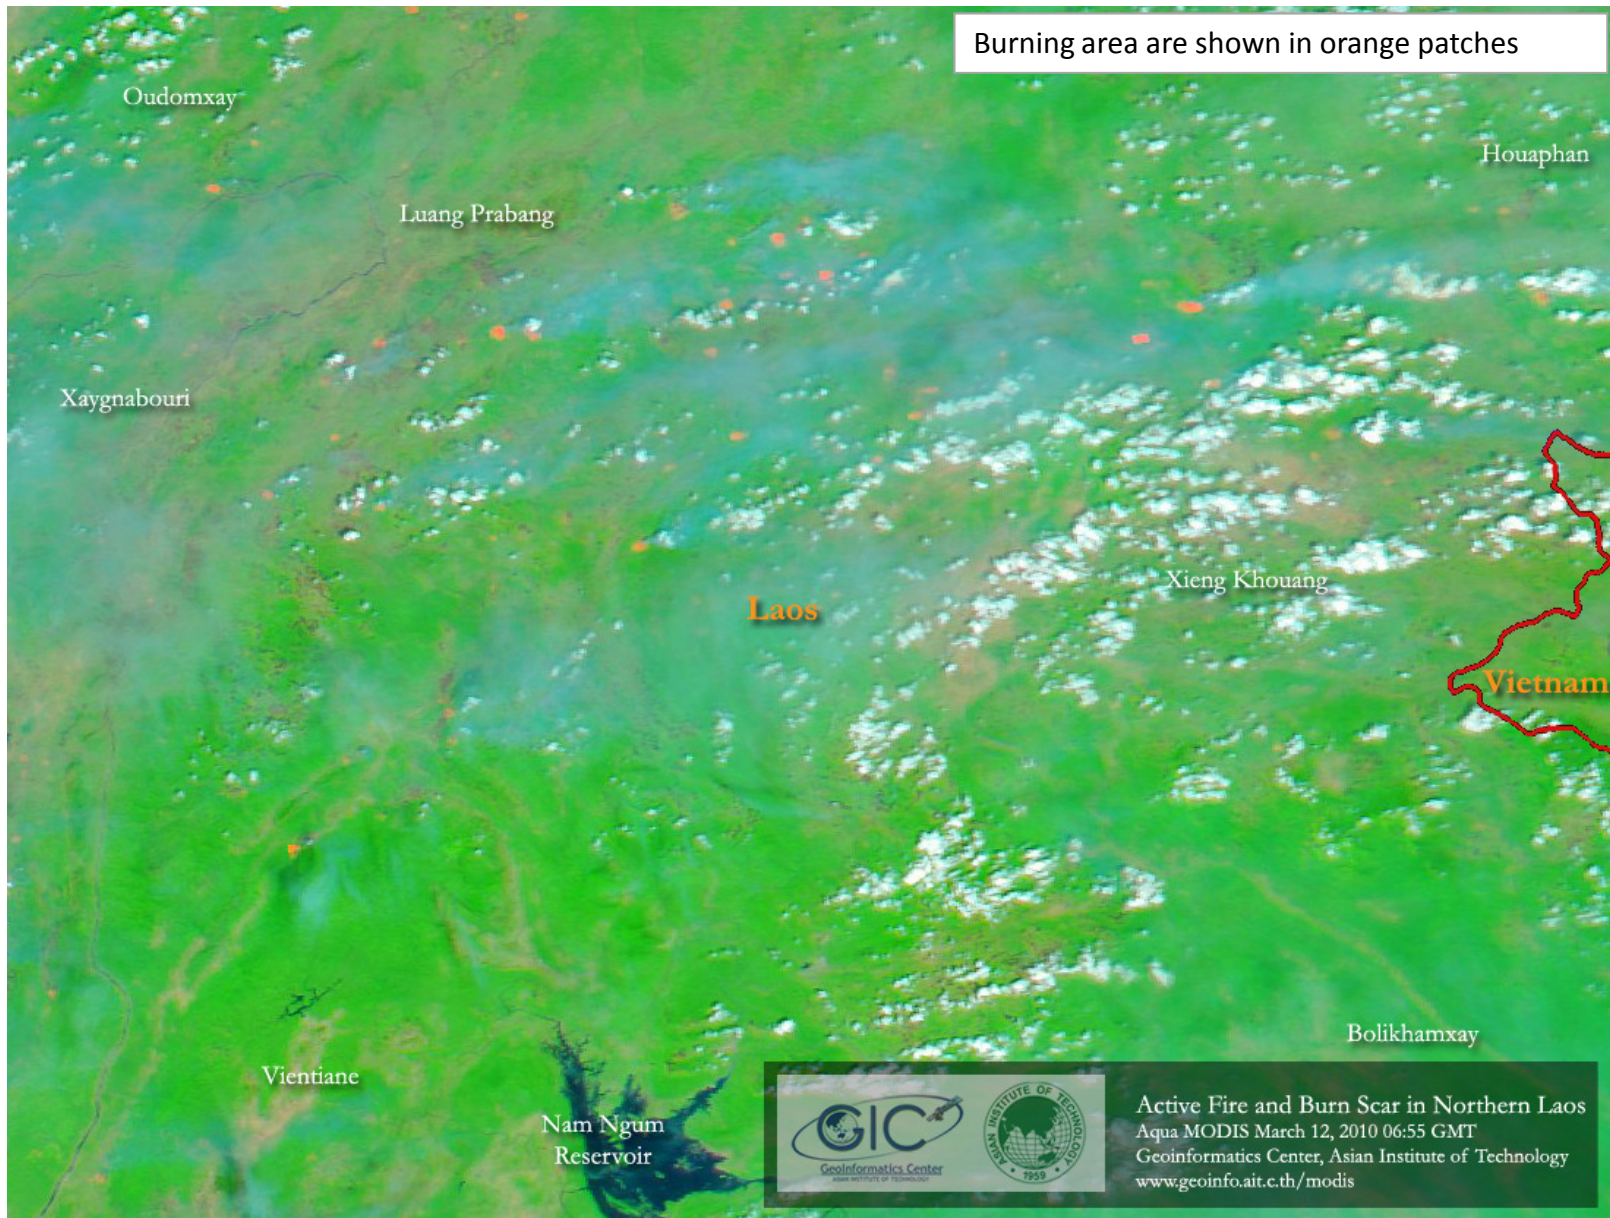

MODIS Burning Area Monitoring System in Regional Level South and Southeast Asia

MODIS Burning Area Monitoring System in Regional Level South and Southeast Asia

Near Real-Time Automatic MODIS Fire Information System